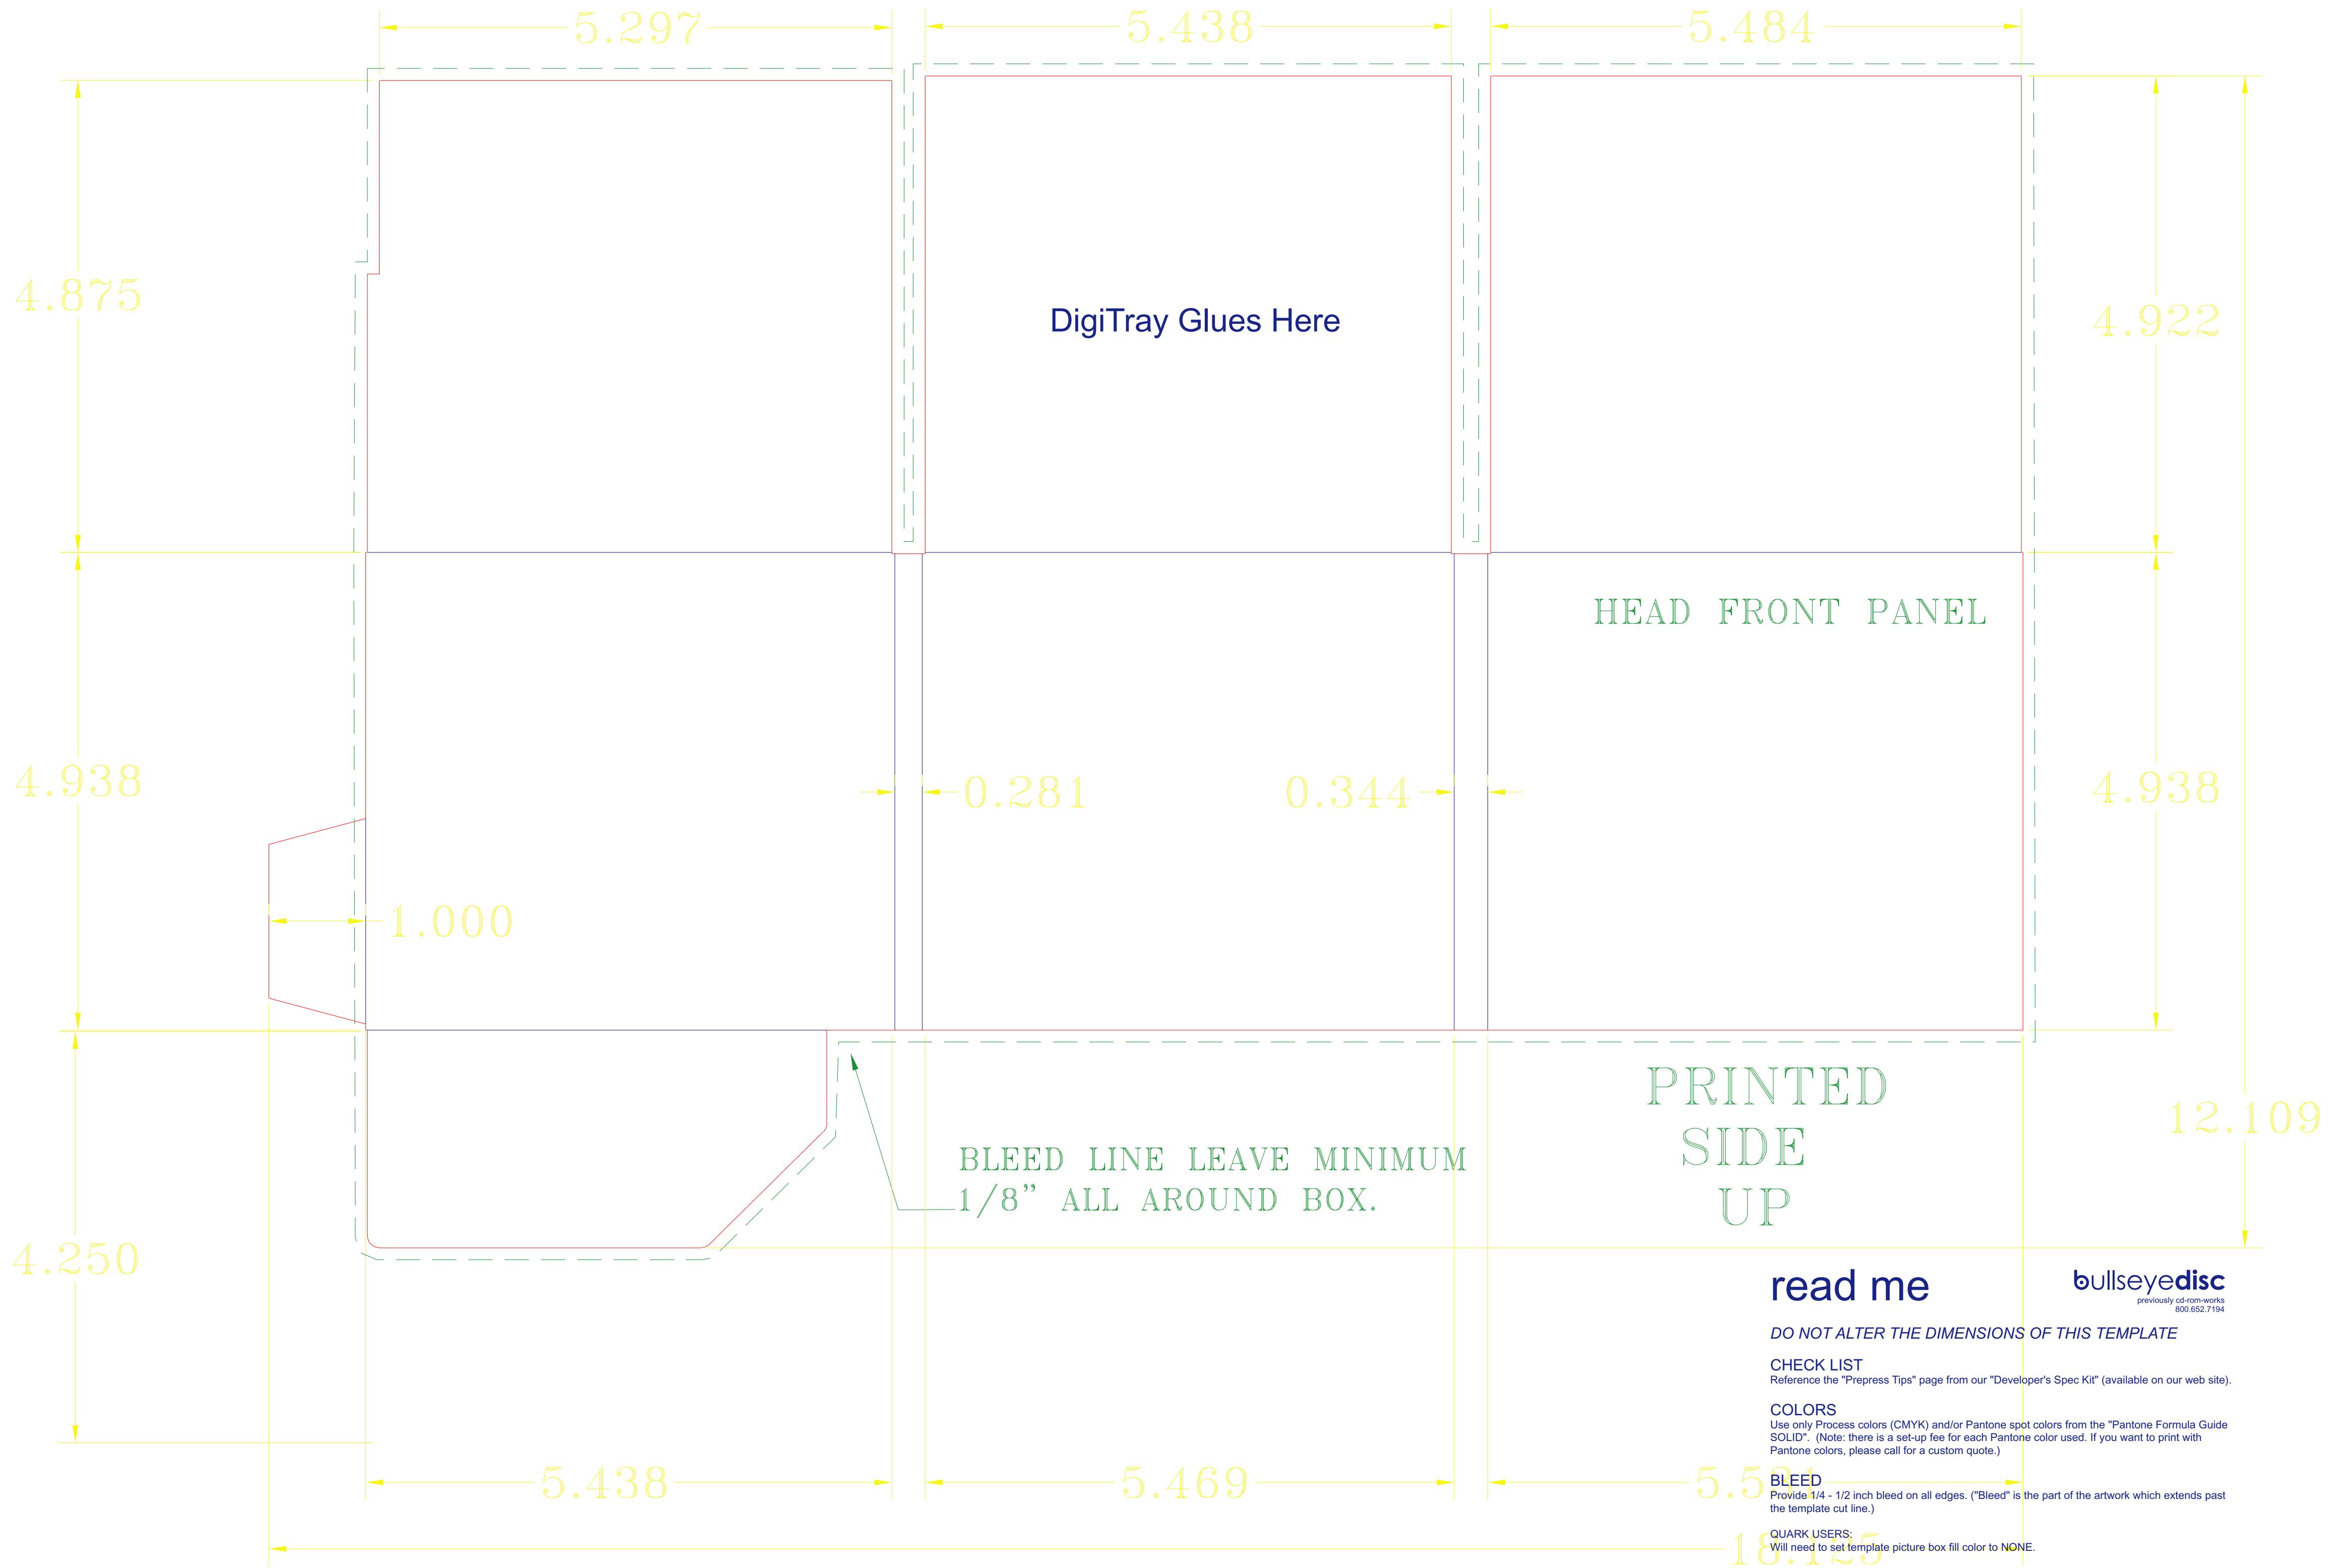

6 panel standard DigiPak with 1 tray and one pocket on inner right

**read me**

**bullseyedisc**  
previously cd-rom-works  
800.652.7194

*DO NOT ALTER THE DIMENSIONS OF THIS TEMPLATE*

**CHECK LIST**  
Reference the "Prepress Tips" page from our "Developer's Spec Kit" (available on our web site).

**COLORS**  
Use only Process colors (CMYK) and/or Pantone spot colors from the "Pantone Formula Guide SOLID". (Note: there is a set-up fee for each Pantone color used. If you want to print with Pantone colors, please call for a custom quote.)

**BLEED**  
Provide 1/4 - 1/2 inch bleed on all edges. ("Bleed" is the part of the artwork which extends past the template cut line.)

**QUARK USERS:**  
Will need to set template picture box fill color to NONE.