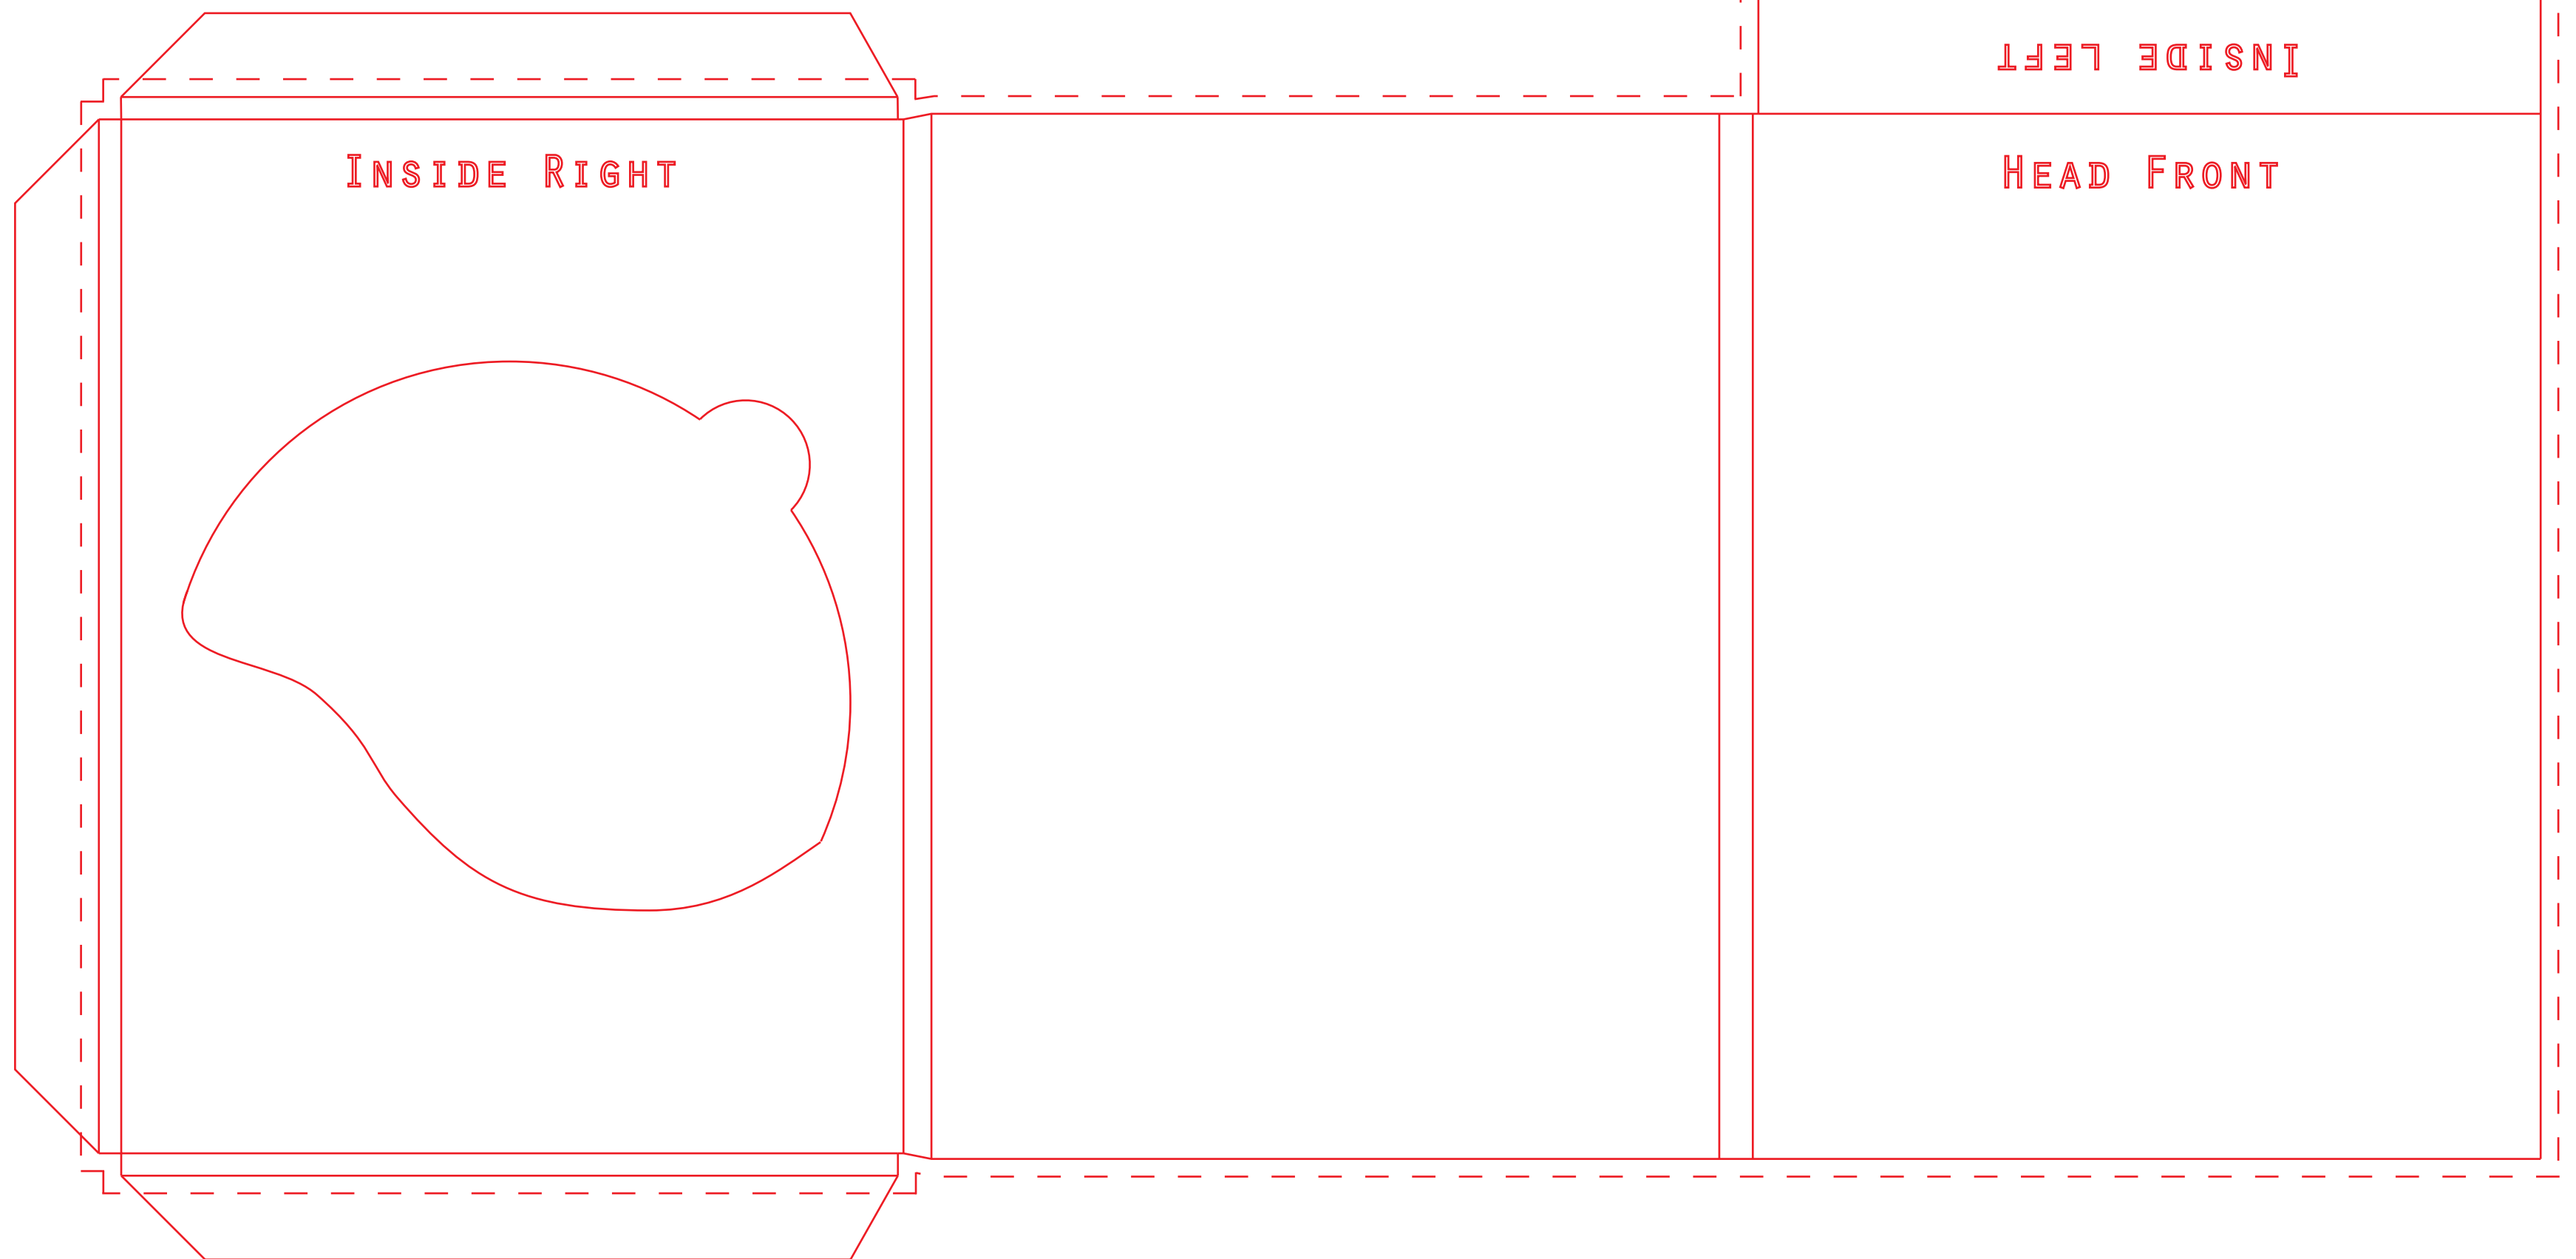

4 panel DVD Gumballpak

— Die/Fold/Notes
- - - Bleed

read me

bullseyedisc
previously cd-rom-works
800.652.7194

CHECK LIST

Reference the "Prepress Tips" page from our "Developer's Spec Kit" (available on our web site).

COLORS

Use only Process colors (CMYK) and/or Pantone spot colors from the "Pantone Formula Guide SOLID". (Note: there is a set-up fee for each Pantone color used. If you want to print with Pantone colors, please call for a custom quote.)

BLEED

Provide 1/4 - 1/2 inch bleed on all edges. ("Bleed" is the part of the artwork which extends past the template cut line.)

QUARK USERS: Will need to set template picture box fill color to NONE.